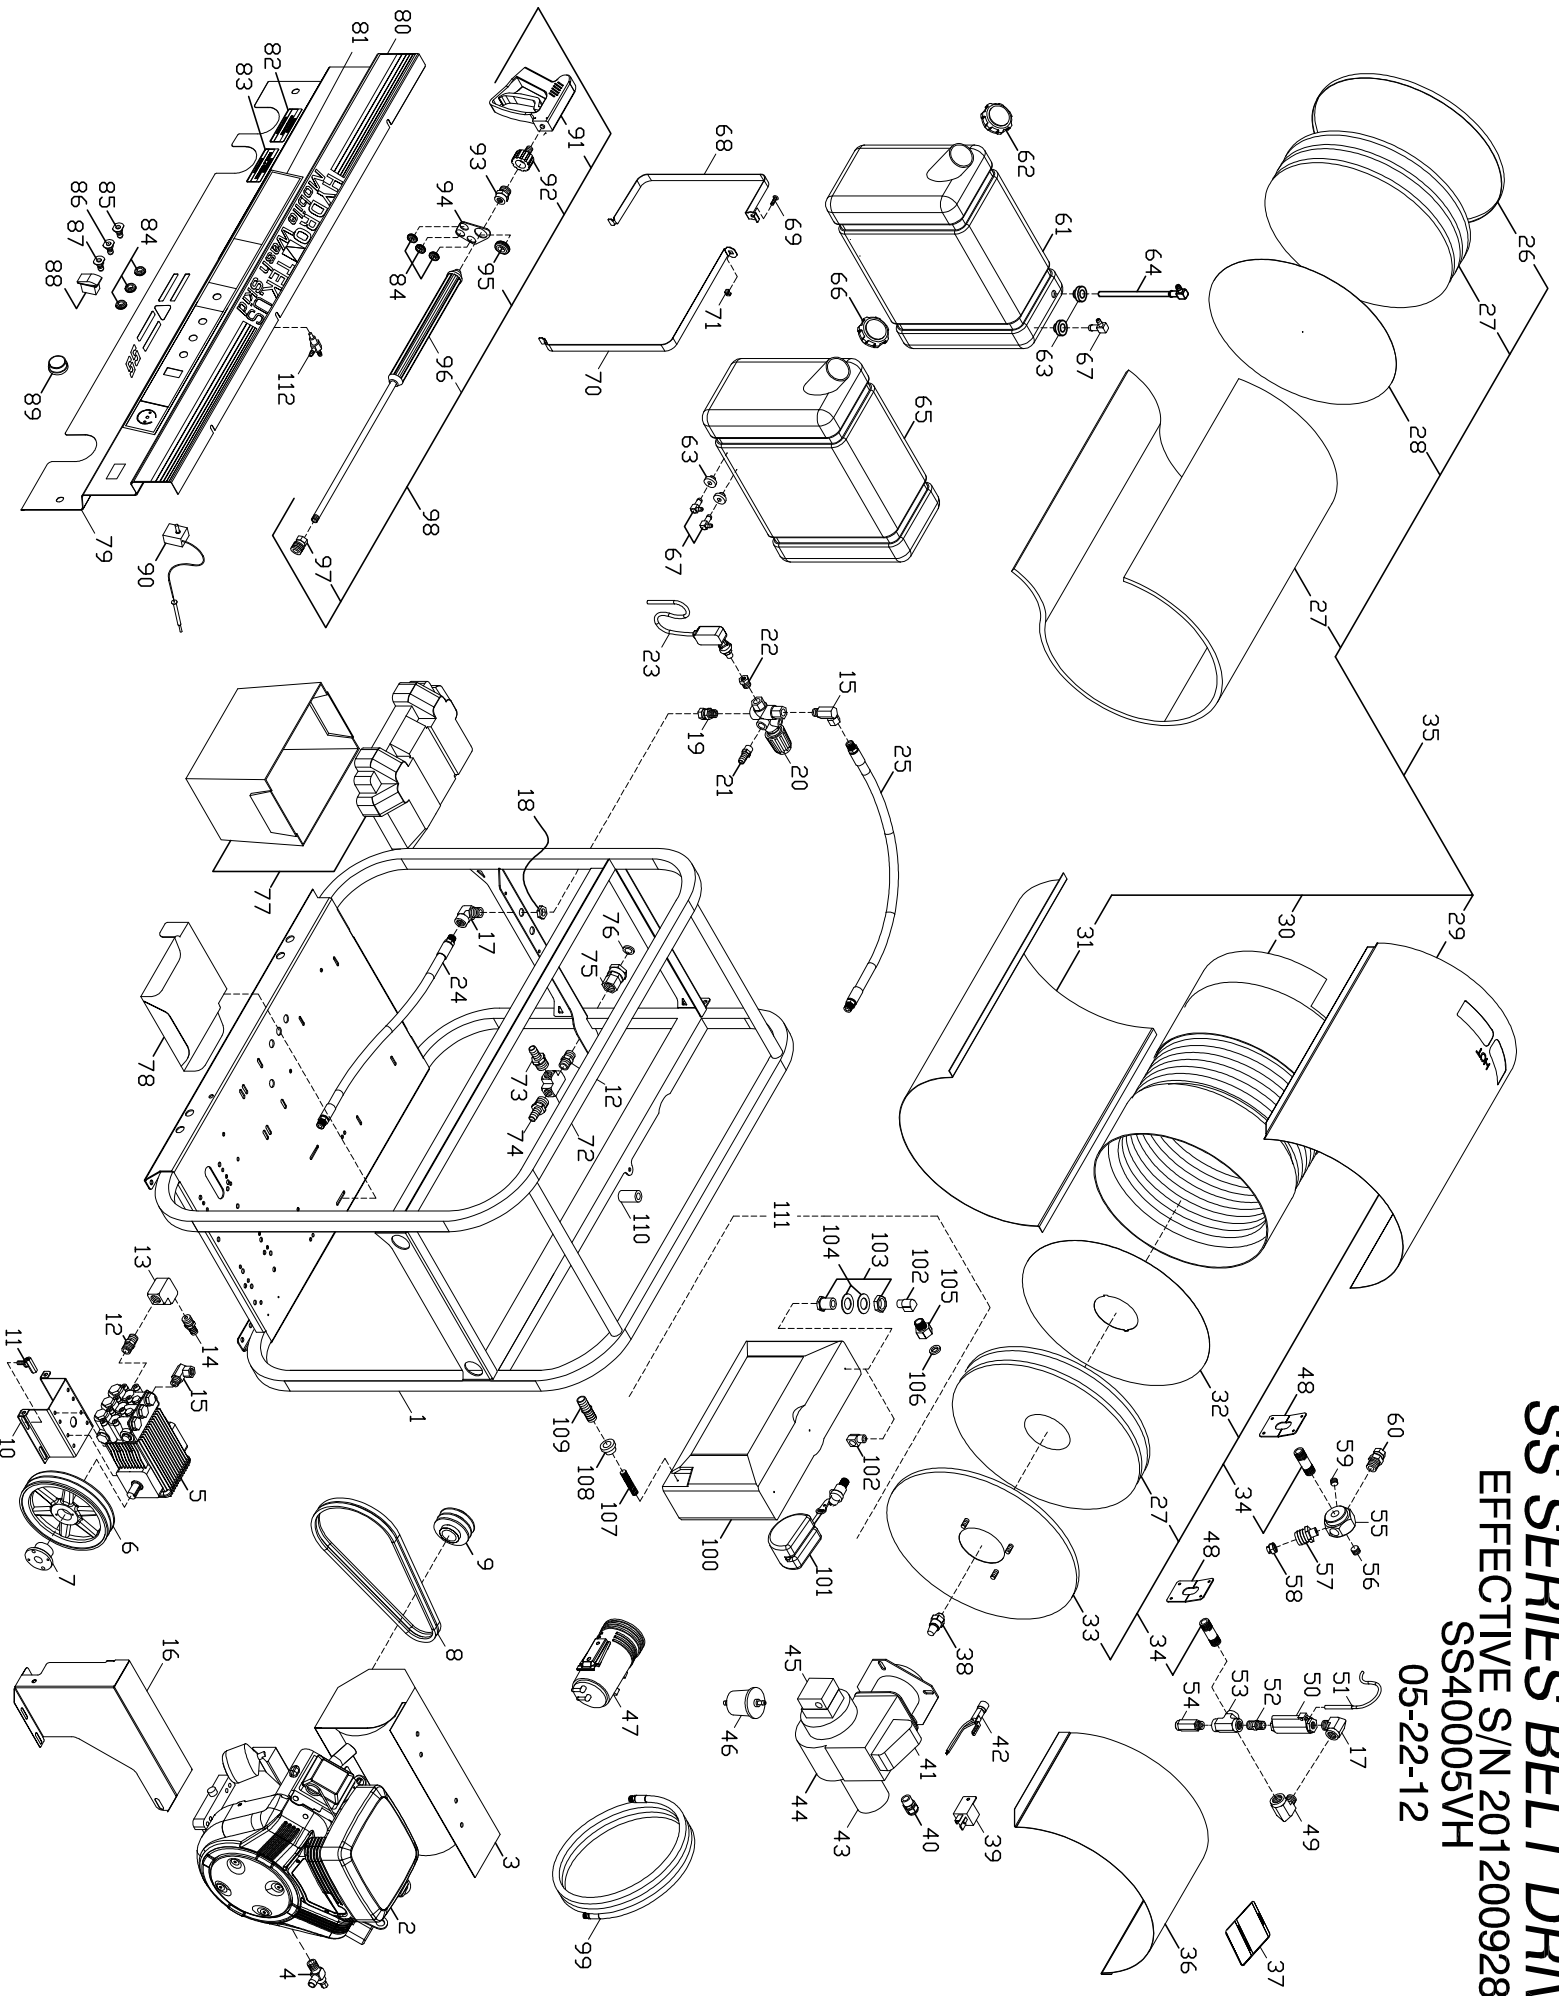

SS SERIES BELT DRIVE

EFFECTIVE S/N 201200928

SS40005VH

05-22-12

SS40005VH PARTS LIST

S/N 201200928

22-May-12

1	HSS00	FRAME STACKABLE B/D SS ASM	40	EWC08	STRAIN RELIEF 1/2 HEYCO (3/8)	78	HB026	SC DIESEL BATTERY BOX TRAY
2	MS180	ENGINE GAS 18HP VANGUARD ELS				79	HSS03	SS PROLINE PANEL NO RADIUS
3	HS005	VAN MUFF/HEAT SHIELD	41	BMT12	IGNITOR 12V POWERLIGHT W/ MNTING BRCKT	80	GLL79	LABEL, HYDRO TEK 47.375 x 3
4	MS006	OIL DRAIN VALVE 3/8	42	BMC20	CAD EYE CELL FOR BURNER CONTROL			
5	PH475	PUMP 4.75 @ 4000 24MM AR PUMP	43	BM514	BURNER MOTOR 12V BECKETT	81	GLL23	LABEL, SS PRO BURNER CNTL 24.75
6	KU080	SHEAVE 2 BK 80H	44	BU013	BURNER, BECKET 12V W/SUPPORTED FLANGE	82	GLL10	LABEL, GASOLINE ONLY
7	KSH19	BUSHING H24MM	45	BPA15	FUEL PUMP W/SOLENOID	83	GLL20	LABEL, DIESEL FUEL ONLY
8	KSB30	BELT BX30	46	BF015	FUEL FILTER INLINE	84	HLB09	GROMET NOZLE HOLDER
9	KU030	SHEAVE 2BK 32 x 1	47	WTARB	CARBON CANISTER KIT GAS ENGINE	85	NQ402	NOZZLE / QDC 04 x 15
10	HPR10	PUMP ANGLE RAIL AR 4000 10 GAUGE ZINC	48	B2324	COIL NIPPLE RETAINER 1/2in	86	NQ404	NOZZLE / QDC 04 x 40
			49	DE586	STREET ELL 1/2"F x 3/8"M STEEL	87	NQ353	NOZZLE / QDC 035 x 25
11	HPR60	PUMP RAIL BOLT	50	VS005	FLOW SWITCH 8 @4200 ST5	88	EC405	ROCKER SWITCH CLR 12V 20A DPST
12	D2088	NIPPLE 1/2 BRASS				89	ECH70	KNOB; BLUE .25id X 1.5od
13	D5088	ELL 1/2 BRASS	51	VS003	REED SWITCH	90	ECH50	THERMOSTAT, 60-250 1 GP PART=25-250 QTY
14	D8128	HOSE BARB 3/4H x 1/2P BRASS	52	DB506	NIPPLE 3/8 STEEL			
15	DE866	SWIVEL 3/8F x 3/8M 90	53	DE066	TEE 3/8" STEEL	91	VG200	TRIGGER GUN, INSULATED 4000psi
16	HS012	BELT GUARD 3 BELT DRIVE	54	UP045	PRESSURE RELIEF 4500 = 15% 500q	92	DQ74T	M22 TWIST COUPLER 1/4" MALE
17	DC568	STREET ELL 3/8 STEEL	55	HHA01	HEX MANIFOLD OUTLET 1/2 x 1/2 REEL	93	DQ74F	TWIST COUPLER 1/4" PLUG FEM-SUT
18	D7061	HEX NUT 3/8 BRASS-REMOTE UNLOADER	56	D1082	PLUG 1/2 STEEL HEX HEAD FLUSH	94	HNZ05	NOZZLE HOLDER (FOR WAND)
19	DE566	SWIVEL 3/8 STEEL	57	UPB05	ADAPTER FITTING-BURST DISC	95	HLB30	GROMET; WAND 1"
20	UU232	UNLOADER 4350SI 8GPM AR	58	UPB80	BURST DISC 8000psi TORQUE 32-4	96	VW045	WAND 1/4" x 48" MOLDED GRIP
			59	D1061	PLUG 3/8 STEEL HEX HEAD FLUSH	97	DQ04S	COUPLER 1/4 SOCK FEM
21	D8068	HOSE BARB 1/2H x 3/8 BRASS	60	DE568	SWIVEL 3/8F x 1/2M STEEL	98	AVGH3P	WAND ASM 48" MOLDD GRP W/NZZL HLDR
22	DA064	BUSHING 3/8 x 1/4 STEEL				99	DH057	HOSE 3/8 x 50' 4000 PSI
23	VS030	PRESSURE SWITCH 4000 PA/PR16	61	WT07R	FUEL TANK 7.5 GAL GAS RED			
24	DH026	HOSE 3/8 x 26.50 4000PSI	62	WT08G	GAS CAP NONVENTED RATCHET CARB APPROVED			
25	DH032	HOSE 3/8 x 30in 4000psi NO WHIP	63	DFF04	FUEL TANK BUSHING 1/4			OPTIONAL ACCESSORIES
26	B0029	COIL CAP (FLAT END) NO HOLE	64	DF599	FUEL TANK ADAPTER w/PLASTIC TUBE			
27	BN053	8' SECTION OF INSUL BLKT CUT x (5) 17.5 DIA	65	WT075	FUEL TANK 7.5 GAL DIESEL CLEAR	101	WT040	TANK, FLOAT 4 GAL HD LINEAR (NO HOLES)
28	BN125	INSUL DISC RETAINER 17.5 DIA.	66	WT08D	LARGE DIESEL CAP, VENTED, W/ RATCHET	102	VVF08	FLOAT VALVE 3/8 BRASS
29	B0089	COIL WRAP (FLAT END COIL) TOP	67	DFE04	FUEL TANK ELL 1/4"	103	D5566	STREET ELL 3/8 BRASS
30	BC480	COIL, 4PK SCH 80	68	HFC01	TANK STRAP #1 - 16 GA S.S.	104	D7520	PANEL FITTING 3/4 BRASS
			69	FB410	BOLT 1/4 x 3/4 PHIL HD SS	105	FW701	FLOAT TANK WASHER 1.75od 14 GA STAINLESS
31	B0088	COIL WRAP (FLAT END COIL) BOTTOM	70	HFC03	TANK STRAP #3 - 16 GA S.S.	106	D006M	GARDEN H A 3/8 NPT MALE
32	BN126	INSUL DISC RETAINER 17.5 DIA W/HOLE				107	D0021	SCREEN WASHER GARDEN H A
33	B0017	END CAP DUAL PASS 18in BURNER	71	FNS04	1/4 - 20 SQUARE SPEED NUT	108	VF050	STRAINER TUBE FOR FLT TK 50 MESH
34	BC850	BURNER NIPPLE, 1/2" x 5" SCH 80	72	D6088	TEE 1/2 BRASS	109	DFF10	WATER TANK BUSHING 5/8
35	BC225	COIL ASM 4PK (FLAT END COIL)	73	D8088	HOSE BARB 1/2 BRASS	110	D1010	SPLICER 5/8 BRASS
36	HHP15	BURNER RAINGUARD- HP-2004	74	D8128	HOSE BARB 3/4H x 1/2P BRASS			
37	GLL30	MAINTENANCE LABEL 4 x 4 SC,SS,SM	75	D008F	GARDEN HA 1/2 NPT FEM	111	HSS20	FLOAT TANK SPACER (SS ULT LINE)
38	BZ255	FUEL NOZZLE 2.25 80A	76	D0021	SCREEN WASHER GARDEN H A	112	WT046	FLOAT TANK ASM W/VALVE/FILTER
39	ECC05	RELAY, BURNER, 12V 70 AMP	77	HB100	BATTERY BOX ATTWOOD G24 (LARGE)	113	VVC10	CHEMICAL MET VALVE MV-100 MOD